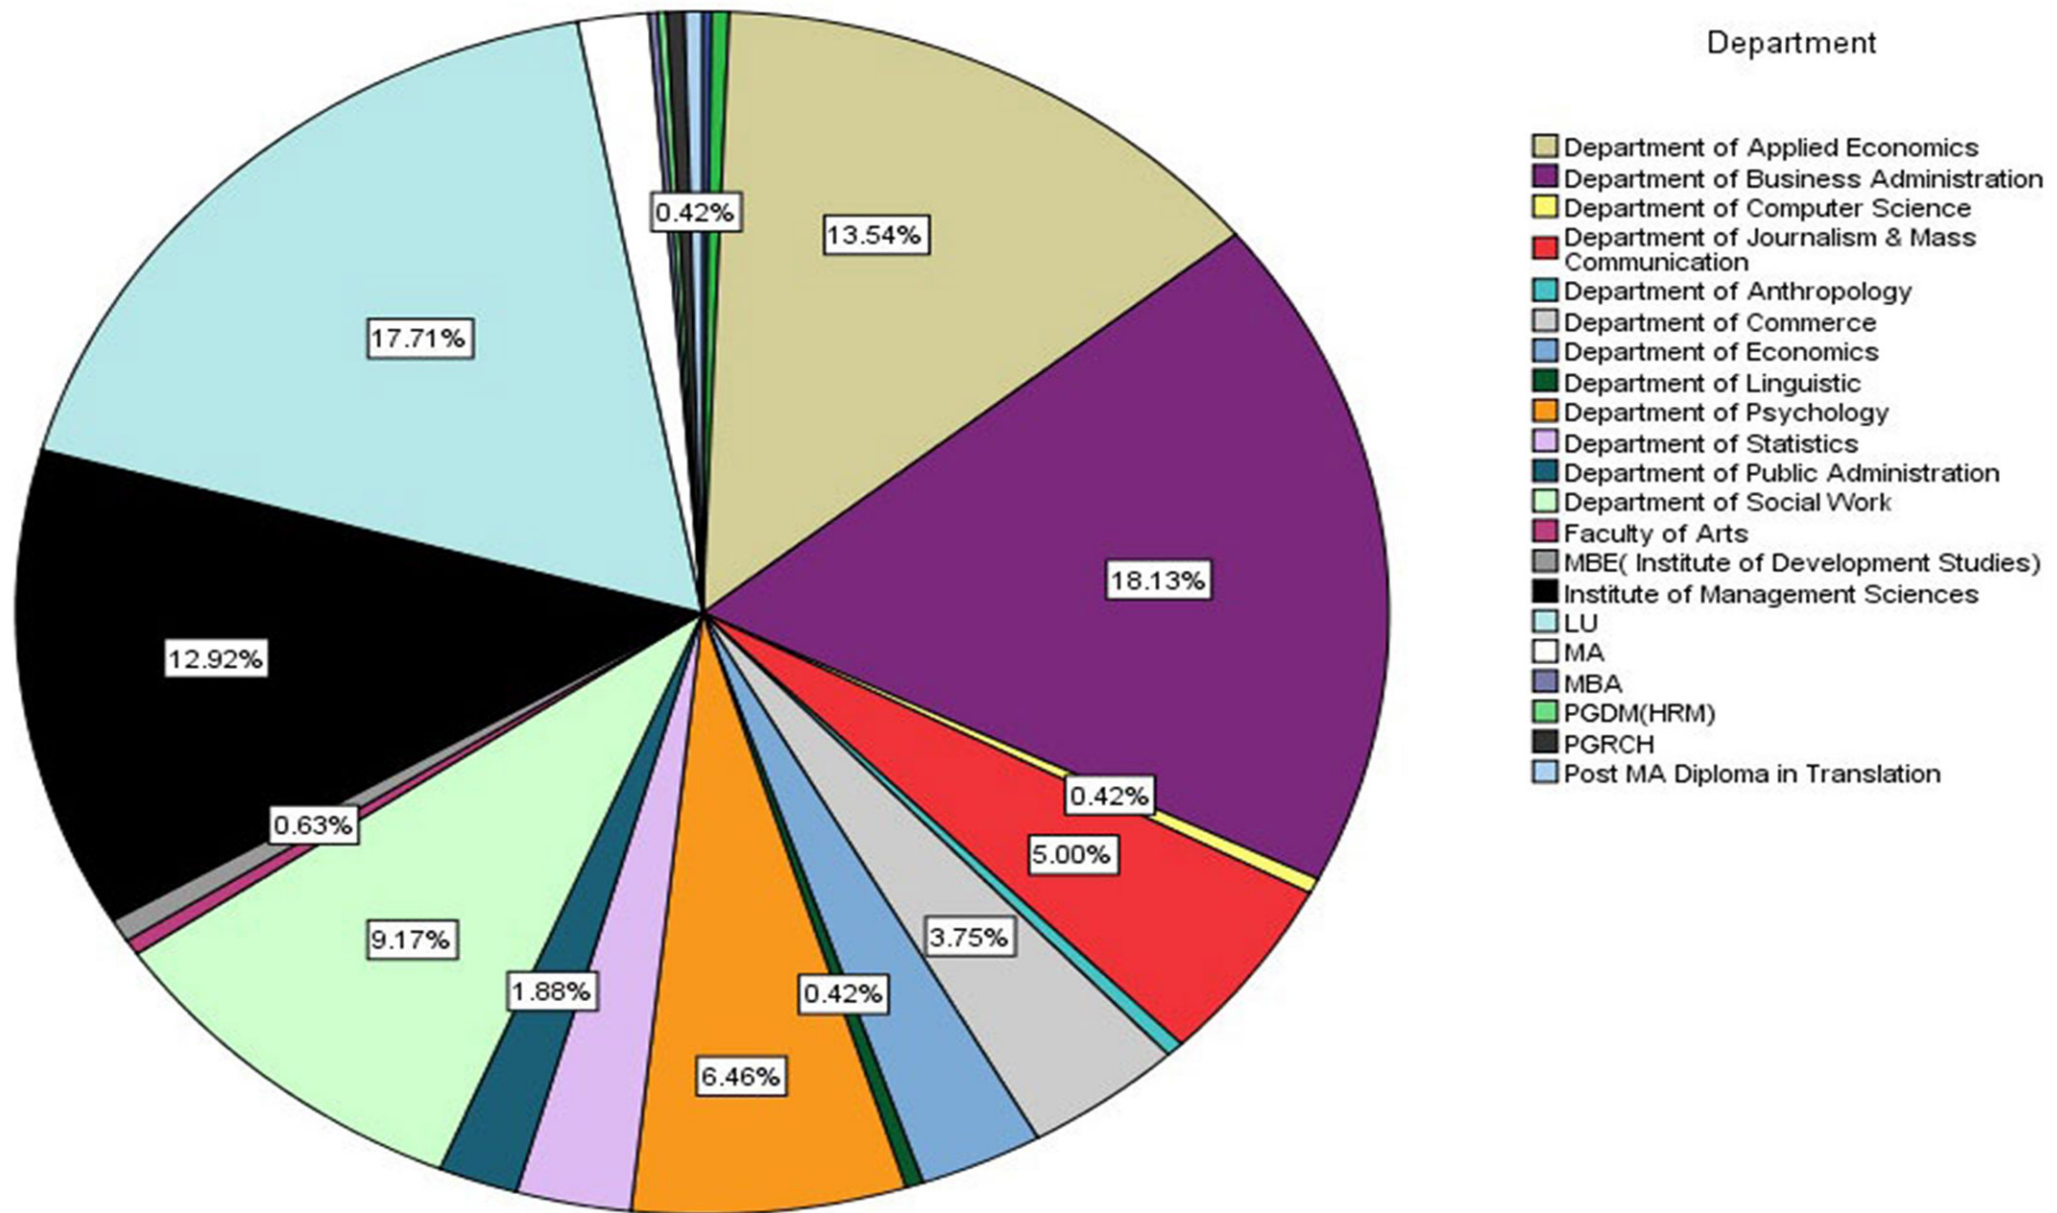

PLACEMENTS AND INTERNSHIPS 2017

Department Wise Recruitment

Jubilant Chemsys, Noida

Sl.No	Candidate Name	Gender	Department	Company name	Date	Email
1	Nishant Tripathi	M	Chemistry	Jubilant Chemsys	13-Feb-17	dt4912@gmail.com
2	Ekta yadav	F	Chemistry	Jubilant Chemsys	13-Feb-17	ektayadav204@gmail.com
3	Pradeep Kumar Yadav	M	Chemistry	Jubilant Chemsys	13-Feb-17	pkvidhyut@gmail.com
4	Poonam Mishra	F	Chemistry	Jubilant Chemsys	13-Feb-17	poonam.fam@gmail.com
5	Lubna jamal	F	Chemistry	Jubilant Chemsys	13-Feb-17	abadnjamal114@gmail.com
6	Sahfali Tyagi	F	Chemistry	Jubilant Chemsys	13-Feb-17	shaifali.tyagi39@gmail.com
7	Avijit Jaiswal	M	Chemistry	Jubilant Chemsys	13-Feb-17	avijit.jaiswal@yahoo.in
8	Afreen Jahan Rahman	F	Chemistry	Jubilant Chemsys	13-Feb-17	jahanafreen08@gmail.com
9	Kritika Keshari	F	Chemistry	Jubilant Chemsys	13-Feb-17	kritikakeshari24@gmail.com

QMCS India, Om Logistics Ltd, Nagarro Software Pvt. Ltd., Icreon Pvt. Ltd.

Sl.No	Candidate Name	Gender	Department	Company name	Date	Email
1	Avinash Sahu	M	M.Sc TQM	QMCS India	22-Mar-17	
2	Vivek Pratap Singh	M	M.Sc TQM	QMCS India	22-Mar-17	
3	Siddhi Arora	F	M.Sc TQM	QMCS India	22-Mar-17	
4	Sumit Mishra	M	M.Sc TQM	QMCS India	22-Mar-17	
5	Pridarsh	M	M.Sc TQM	Om Logistics Ltd	22-Mar-17	
6	Rohit Bahuguna	M	M.Sc TQM	Om Logistics Ltd	22-Mar-17	
7	Shashank Rastogi	M	M.Sc TQM	Om Logistics Ltd	22-Mar-17	
8	Yash Jaiswal	M	M.Sc TQM	Om Logistics Ltd	22-Mar-17	
9	Utkarsh Tiwari	M	M.Sc TQM	Nagarro Software Pvt. Ltd.	22-Mar-17	
10	Archit Srivastava	M	M.Sc TQM	Nagarro Software Pvt. Ltd.	22-Mar-17	
11	Varandeep Panesar	M	M.Sc TQM	Nagarro Software Pvt. Ltd.	22-Mar-17	
12	Abhilasha Yadav	F	M.Sc TQM	Icreon Pvt. Ltd.	22-Mar-17	
13	Himanshu Tiwari	M	M.Sc TQM	Icreon Pvt. Ltd.	22-Mar-17